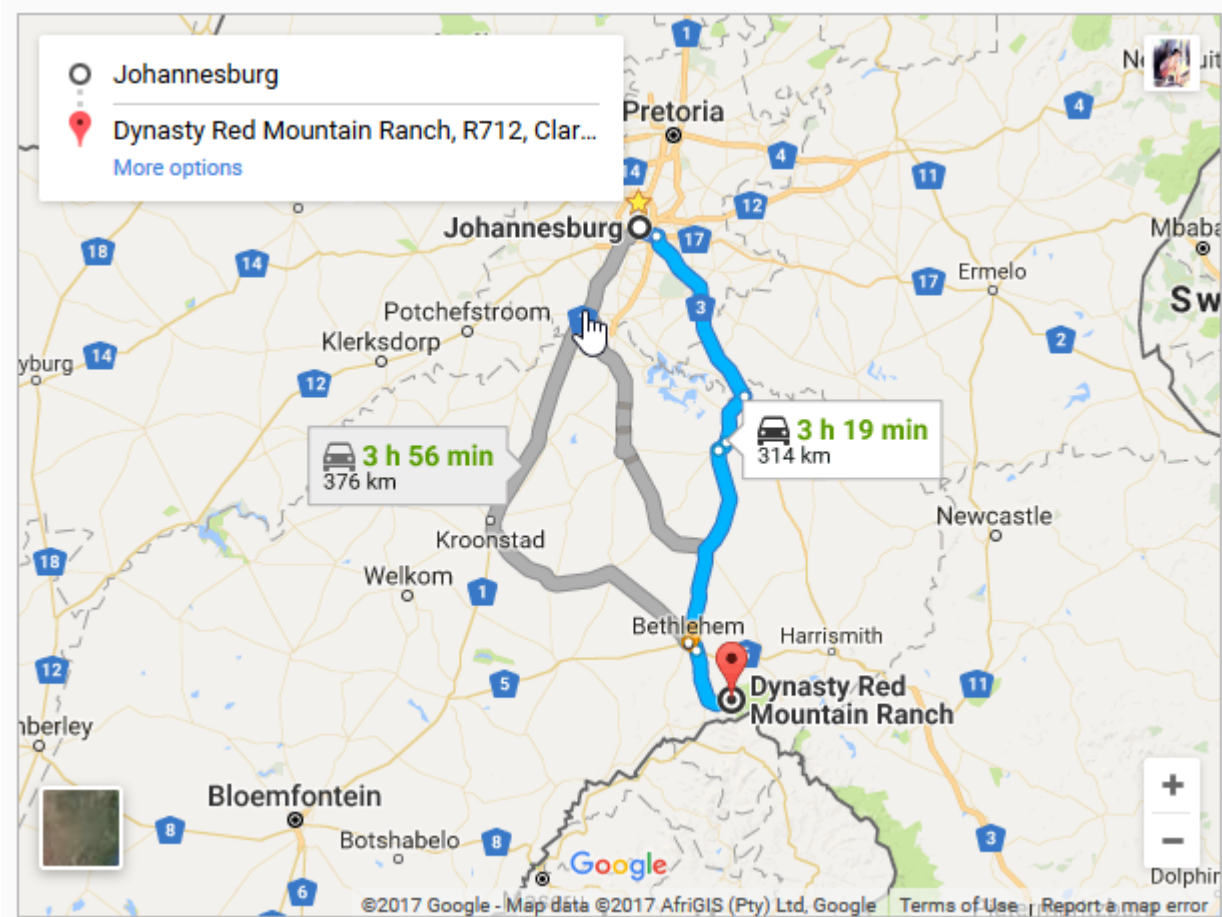

Kind regards

Promise Nhlapo